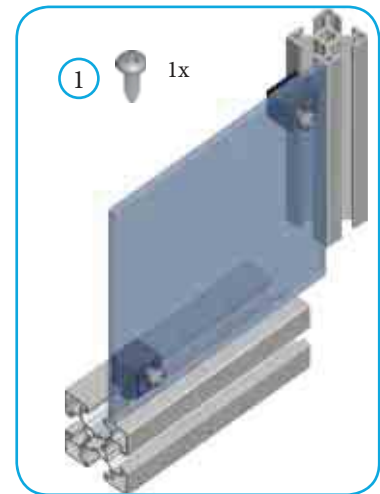

Accessories

TRANSPORT LINES AND FLEXIBLE CONSTRUCTIONS IN AUTOMATION

Naziv
Description

Nosilec polnila
Block for panels

Blocco per pannelli
Variofix - Block

Descrizione
Beschreibung

PA6

Block for panels

6g

Code

12066

Assembly components - sold separately

Code

1

Self tapping screw 5,5x19

36

11036

Naziv
Description

Nosilec polnila
Block for panels

Blocco per pannelli
Variofix - Block

Descrizione
Beschreibung

PA6

Block for panels

7g

Code

12067

Assembly components - sold separately

Code

1

Self tapping screw 5,5x19

36

11036