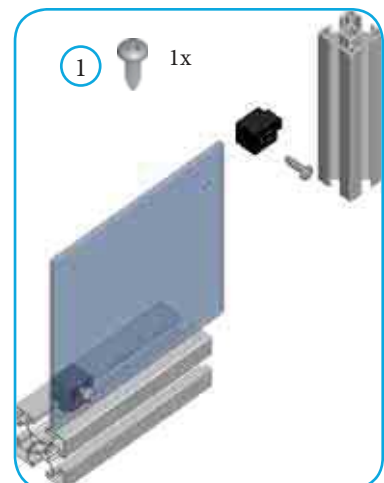

6g

Code

12066

Assembly components - sold separately

Code

1

Self tapping screw 5,5x19

36

11036

Naziv
Description

Nosilec polnila
Block for panels

Blocco per pannelli
Variofix - Block

Descrizione
Beschreibung

PA6

Block for panels

7g

Code

12067

Assembly components - sold separately

Code

1

Self tapping screw 5,5x19

36

11036