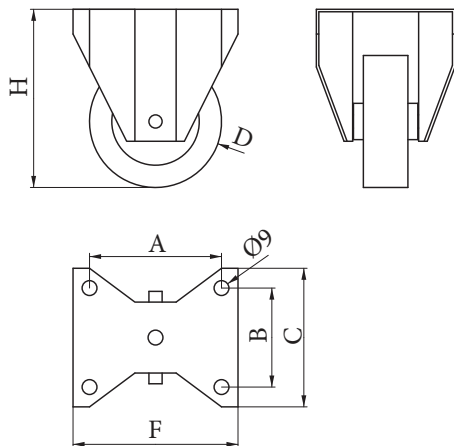

Accessories

TRANSPORT LINES AND FLEXIBLE CONSTRUCTIONS IN AUTOMATION

Naziv
Description

Kolesa fiksna
Fixed Caster

Ruote fisse
Fixrolle

Descrizione
Beschreibung

D	A	B	C	F	H	Max Load {N}		Code
80	80	60	84	100	108	500	466g	12032
100	80	60	84	100	127	700	590g	12033
125	80	60	84	100	155	1000	840g	12034