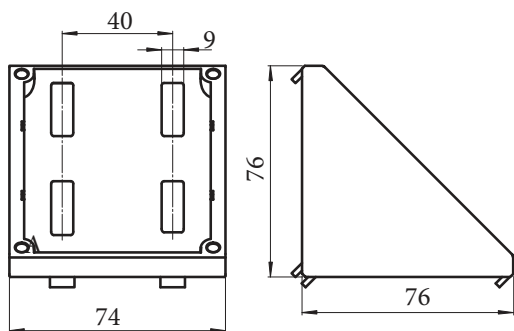

Joining elements

TRANSPORT LINES AND FLEXIBLE CONSTRUCTIONS IN AUTOMATION

Naziv
Description

Kotnik Al 80 x 80
Bracket Al 80 x 80

Angolare 80 x 80
Winkel Al 80 x 80

Descrizione
Beschreibung

			Code
	Bracket Al 80 x 80	225g	11087

Assembly components - sold separately			Code
1	Hammer Head Screw M8x25	37	11048
2	Flange Nut M8 16	37	11052

Naziv
Description

Pokrov za kotnik 80 x 80
Cover cap for Bracket 80 x 80

Tappo per angolare 80 x 80
Winkel Abdeckkappe für 80 x 80

Descrizione
Beschreibung

			Code
	Cover cap for Bracket 80 x 80	42g	11088