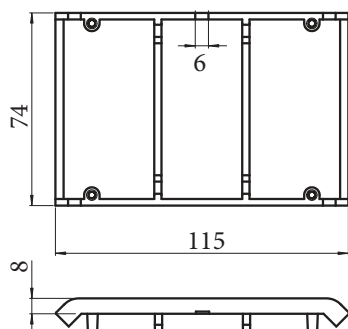

Joining elements

TRANSPORT LINES AND FLEXIBLE CONSTRUCTIONS IN AUTOMATION

Naziv
Description

Kotnik Al 80 x 80
Bracket Al 80 x 80

Angolare 80 x 80
Winkel Al 80 x 80

Descrizione
Beschreibung

			Code
	Bracket Al 80 x 80	225g	11087

Assembly components - sold separately			Code
1	Hammer Head Screw M8x25	37	11048
2	Flange Nut M8 16	37	11052

Naziv
Description

Pokrov za kotnik 80 x 80
Cover cap for Bracket 80 x 80

Tappo per angolare 80 x 80
Winkel Abdeckkappe für 80 x 80

Descrizione
Beschreibung

			Code
	Cover cap for Bracket 80 x 80	42g	11088