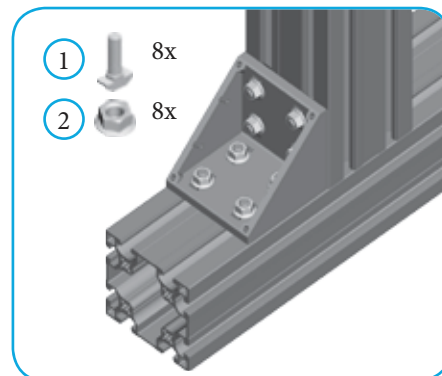

Joining elements

TRANSPORT LINES AND FLEXIBLE CONSTRUCTIONS IN AUTOMATION

Naziv
Description

Kotnik Al 80 x 80
Bracket Al 80 x 80

Angolare 80 x 80
Winkel Al 80 x 80

Descrizione
Beschreibung

			Code
	Bracket Al 80 x 80	225g	11087

Assembly components - sold separately			Code
1	Hammer Head Screw M8x25	37	11048
2	Flange Nut M8 16	37	11052

Naziv
Description

Pokrov za kotnik 80 x 80
Cover cap for Bracket 80 x 80

Tappo per angolare 80 x 80
Winkel Abdeckkappe für 80 x 80

Descrizione
Beschreibung

			Code
	Cover cap for Bracket 80 x 80	42g	11088